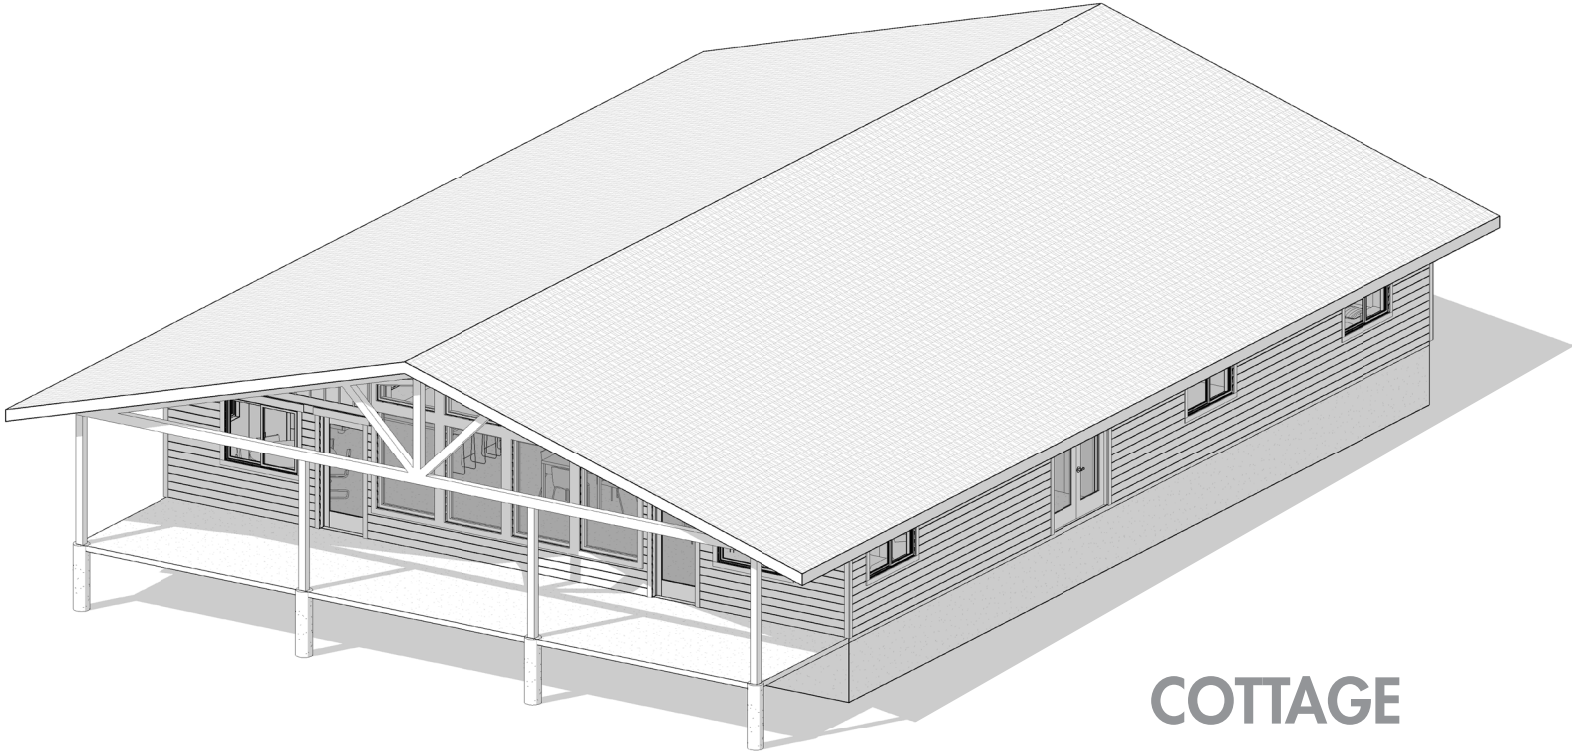

# ~NEW~ Cottages

Book NOW for the 2022 season

COTTAGE FLOOR PLAN

# LEWIS&CLARK RESORT

Yankton, South Dakota

reservations@lewisandclarkresort.com

605.665.2680 • lewisandclarkresort.com

COTTAGE  
FRONT VIEW  
FACING SOUTH

*Stay. Play. Relax.*